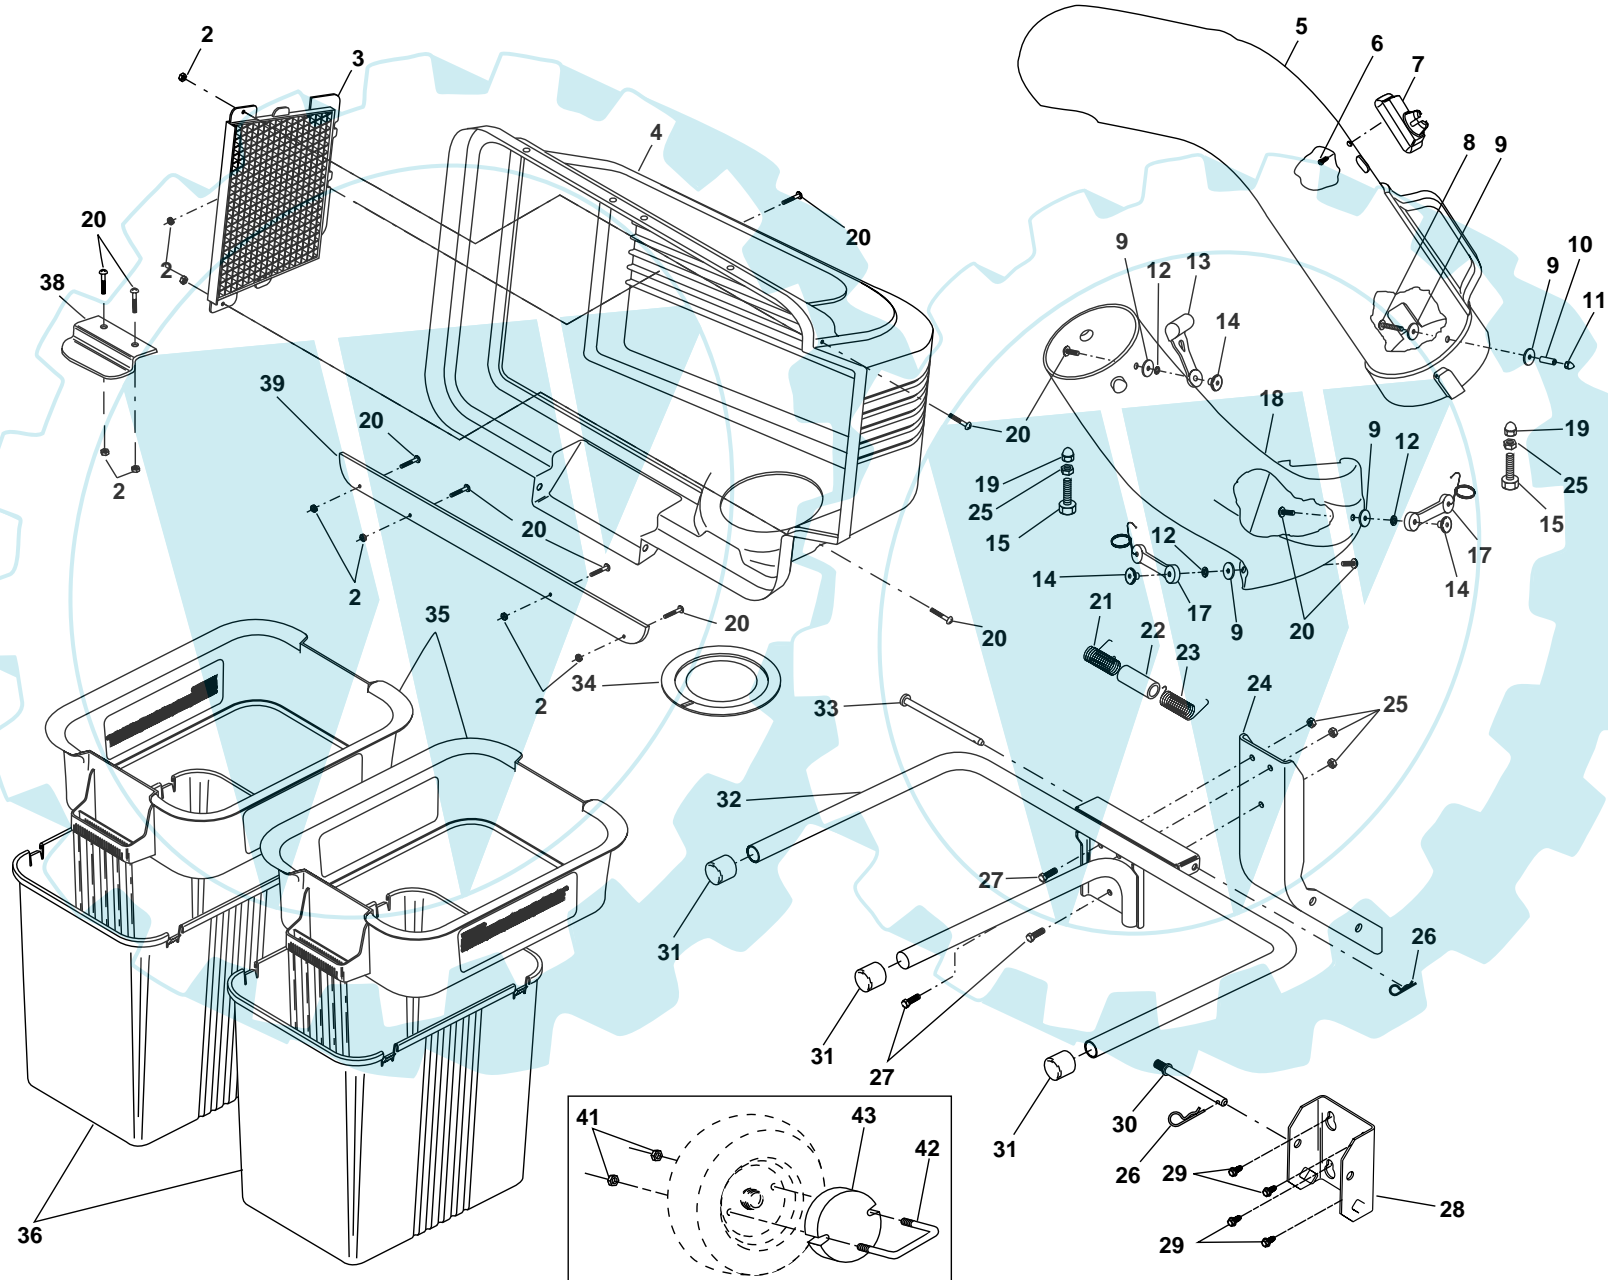

REPAIR PARTS/PIÈCES DE RECHANGE

GRASS CATCHER - - MODEL NUMBER C36C / RAMASSE-HERBE - - NUMÉRO DE MODÈLE C36C
PRODUCT NUMBER 954 04 05-06 / NUMÉRO DE PRODUIT 954 04 05-06

REPAIR PARTS/PIÈCES DE RECHANGE

GRASS CATCHER - - MODEL NUMBER C36C / RAMASSE-HERBE - - NUMÉRO DE MODÈLE C36C
 PRODUCT NUMBER 954 04 05-06 / NUMÉRO DE PRODUIT 954 04 05-06

KEY NO.	PART NO.	DESCRIPTION	DESCRIPTION	KEY NO.	PART NO.	DESCRIPTION	DESCRIPTION
	2	532069180	Locknut #10-24		24	532127720	Post, Support
	3	532127533	Screen, Cover		25	532063124	Locknut 5/16 x 18
	4	532161314	Cover Asm. (Incl 3,38,39)		26	532124670	Spring, Retainer
	5	532128598	Chute, Upper		27	872140506	Bolt, Carriage 5/16-18 x 3/4
	6	818021008	Screw, Special		28	532170053	Bracket, Mounting
	7	532140572	Indicator, Dump Bag		29	532170165	Shoulder Bolt, Self-Tapping
	8	532087175	Screw, #10-24 x 1-1/8		30	532131137	Pin, Support Post
	9	819061216	Washer 3/16 x 3/4 x 16 Ga.		31	532174083	Cap, Tubing End
15	10	532007206	Spacer, Split		32	532126919	Bagger, Frame
	11	532060867	Nut, Acorn #10-24		33	532128600	Pin, Hinge
	12	810071000	Washer, lock		34	532127534	Gasket, Cover
	13	532109808	Latch, Chute		35	532129585	Container, Top
	14	532125004	Nut, Weld		36	532129586	Container, Bottom
	15	874930516	Bolt, Hex 5/16-18 x 1		38	532130895	Latch Handle, Cover
	17	532130758	Latch Assy., Bagger		39	532155042	Strip, Reinforcement
	18	532128599	Chute, Lower		41	873800600	Locknut 3/8-16
	19	532133841	Nut, Acorn 5/16-18		42	532137031	U-Bolt
	20	871161010	Screw #10-24 x 5/8		43	532123635	Weight, Wheel
	21	532132796	Spring, Cover L.H. (black)		—	532104419	Bag, 3.0 mil. 30 Gallon
	22	532133235	Spacer, Cover				Trash (not included with bagger)
	23	532132983	Spring, Cover R.H. (gray)		—	532140600	Owner's Manual
							Manuel du propriétaire